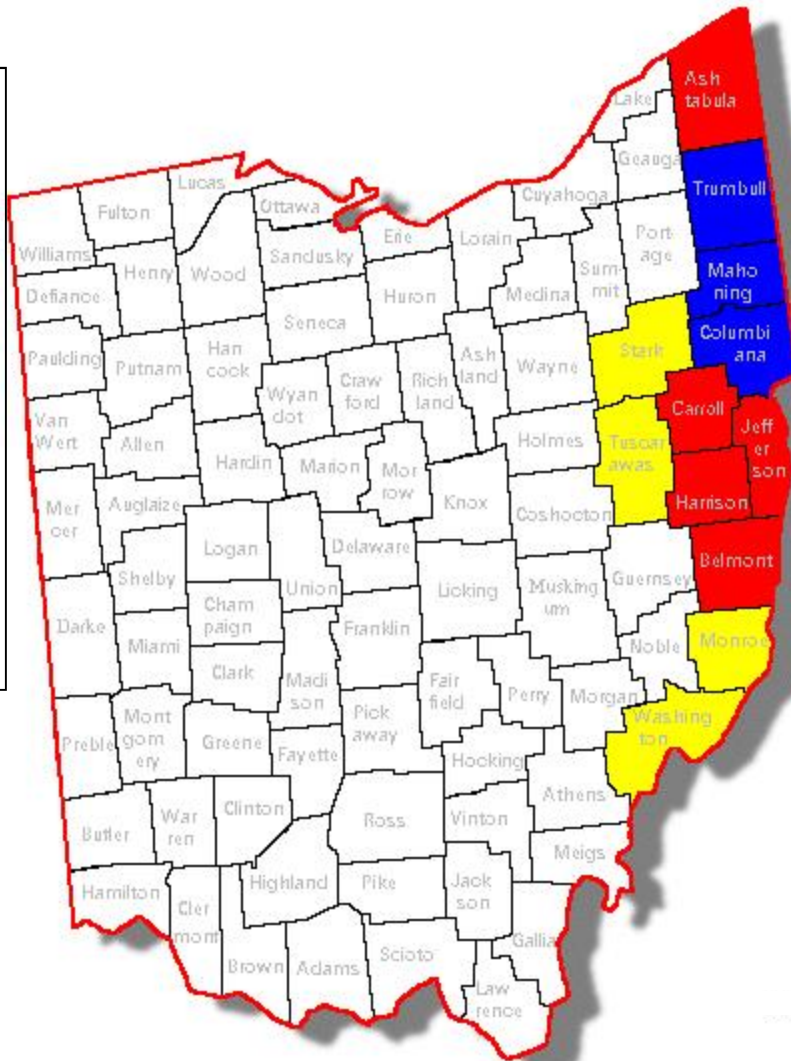

Counties the DSAV Serves

Ohio

PRIMARY

Trumbull
Mahoning
Columbiana

SECONDARY

Ashtabula
Jefferson
Belmont
Carroll
Harrison

EXTENDED

Stark
Tuscarawas
Monroe
Washington

Pennsylvania

PRIMARY

Mercer
Lawrence

SECONDARY

Butler
Beaver
Crawford

EXTENDED

Erie
Venango